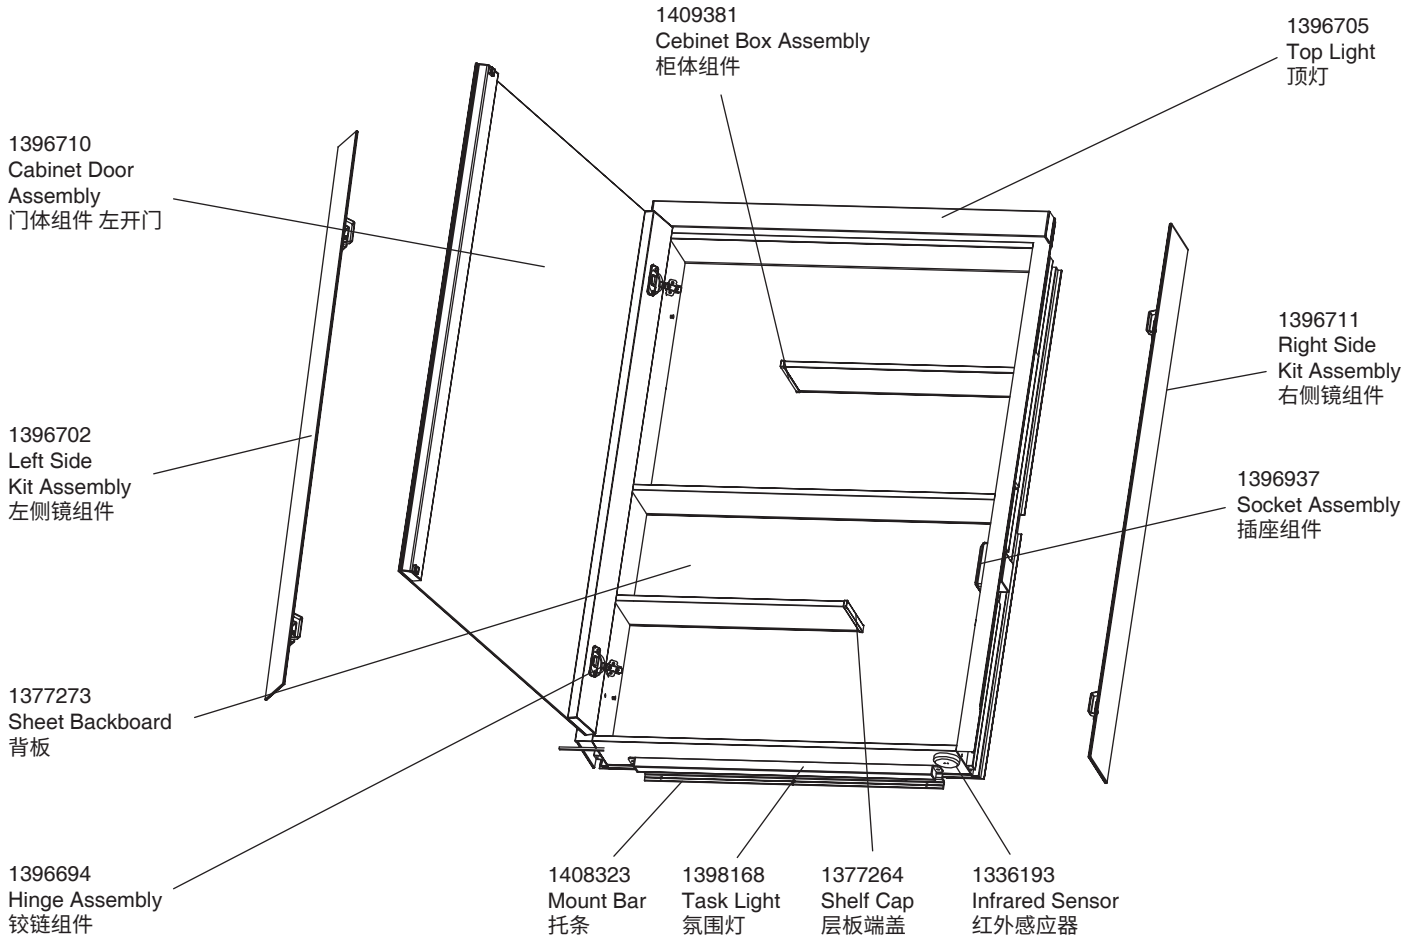

Screw ST3.5x35 盘头自攻螺钉 ST3.5x35

Hang Mount 挂钩

Screw M4x12 十字盘头S/S螺钉M4x12黑色 M4x12黑

Caps of Screw 螺钉盖

Service Kits.
 镜柜配件包
 1396703
 包含下列零件:

Wall Anchors
 入墙胶粒

Screw ST3.5x35
 盘头自攻螺钉 ST3.5x35

Hang Mount
 挂钩