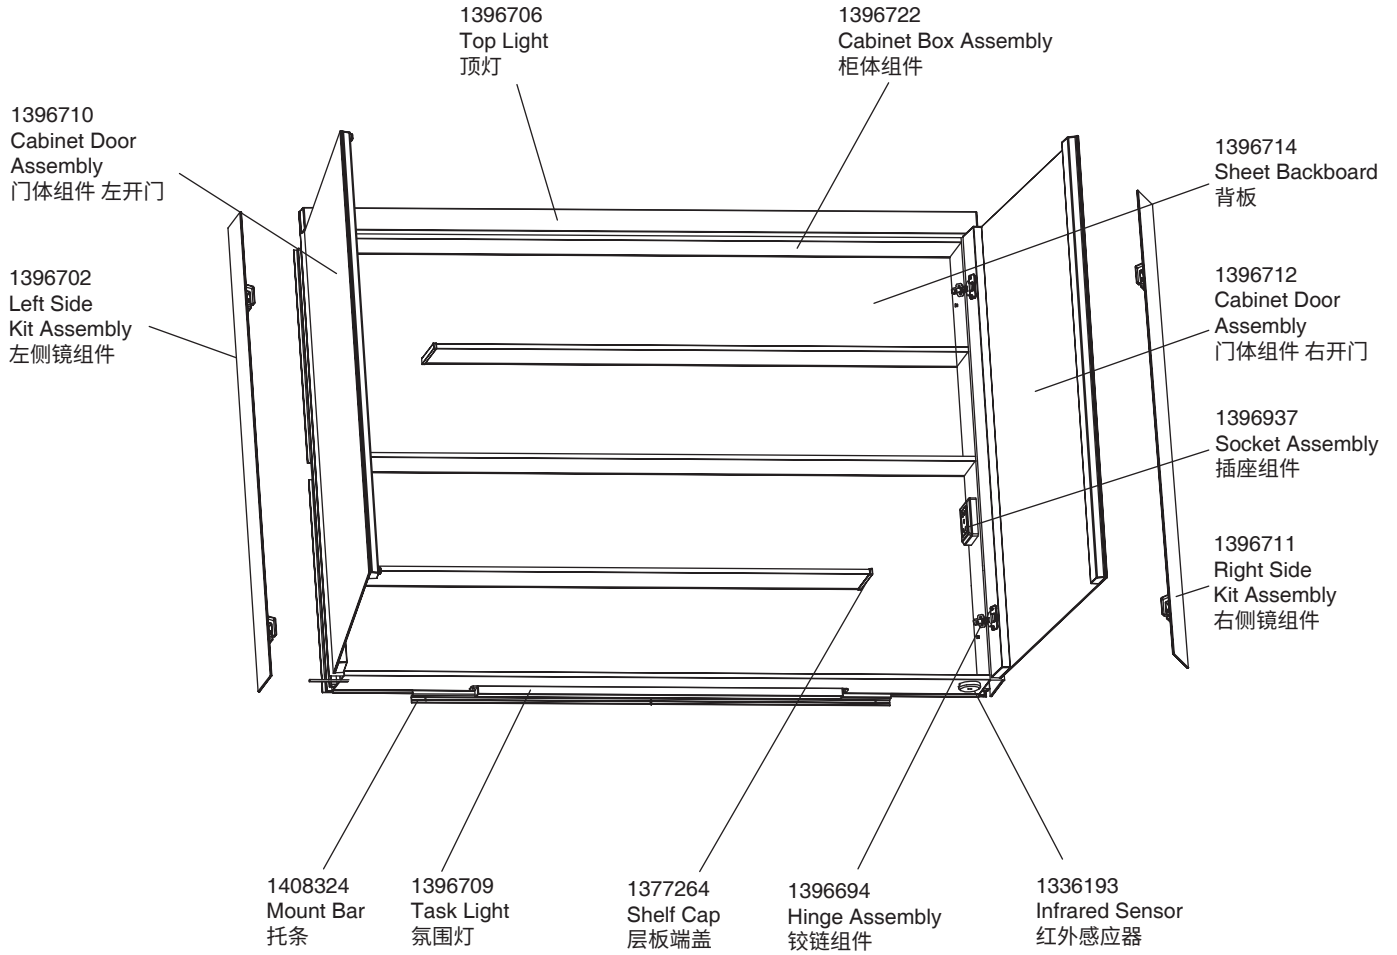

Service Kits.
 镜柜配件包
 1396703
 包含下列零件:

Wall Anchors
 入墙胶粒

Screw ST3.5x35
 盘头自攻螺钉 ST3.5x35

Hang Mount
 挂钩

Screw M4x12
 十字盘头S/S螺钉M4x12黑色 M4x12黑

Caps of Screw
 螺钉盖

Service Kits.
 镜柜配件包
 1396703
 包含下列零件:

Wall Anchors
 入墙胶粒

Screw ST3.5x35
 盘头自攻螺钉 ST3.5x35

Hang Mount
 挂钩

Screw M4x12
 十字盘头S/S螺钉M4x12黑色 M4x12黑

Caps of Screw
 螺钉盖

1396694 Hinge Assembly 铰链组件

1332198 LED Driver 60W 电源60W带端子

Service Kits.
 镜柜配件包
 1396703
 包含下列零件:

Wall Anchors 入墙胶粒

Screw ST3.5x35 盘头自攻螺钉 ST3.5x35

Hang Mount 挂钩

Screw M4x12 十字盘头S/S螺钉M4x12黑色 M4x12黑

Caps of Screw 螺钉盖

Service Kits.
 镜柜配件包
 1396703
 包含下列零件:

Wall Anchors
 入墙胶粒

Screw ST3.5x35
 盘头自攻螺钉 ST3.5x35

Hang Mount
 挂钩

Screw M4x12
 十字盘头S/S螺钉M4x12黑色 M4x12黑

Caps of Screw
 螺钉盖