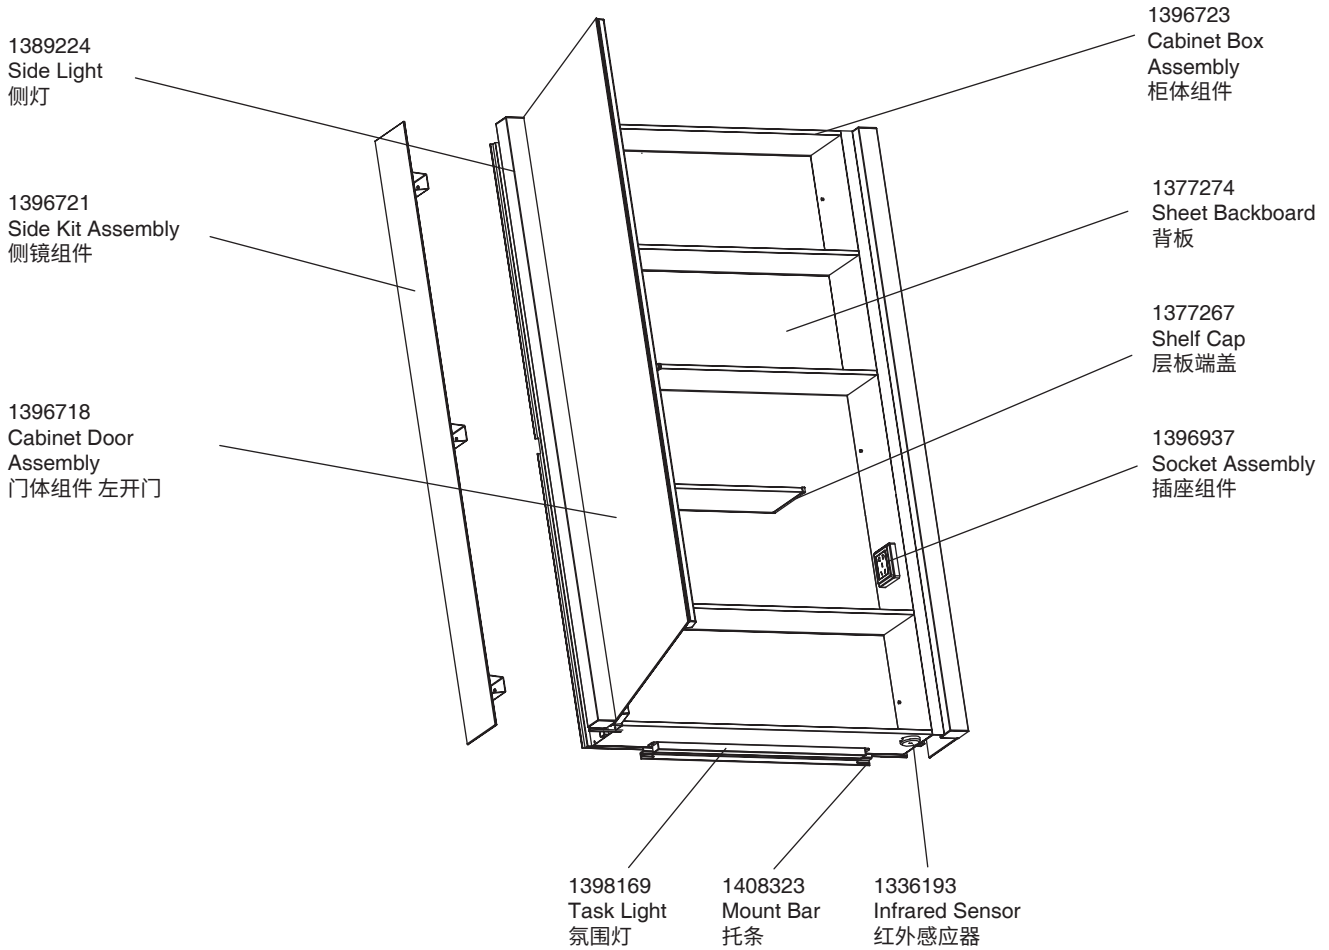

Service Kits.
 镜柜配件包
 1396703
 包含下列零件:

Wall Anchors
 入墙胶粒

Screw ST3.5x35
 盘头自攻螺钉 ST3.5x35

Hang Mount
 挂钩

Screw M4x12
 十字盘头S/S螺钉M4x12黑色 M4x12黑

Caps of Screw
 螺钉盖

Service Kits.
 镜柜配件包
 1396703
 包含下列零件:

Wall Anchors
 入墙胶粒

Screw ST3.5x35
 盘头自攻螺钉 ST3.5x35

Hang Mount
 挂钩

Screw M4x12
 十字盘头S/S螺钉M4x12黑色 M4x12黑

Caps of Screw
 螺钉盖

1396694 Hinge Assembly 铰链组件

1332198 LED Driver 60W 电源60W带端子

Service Kits.
 镜柜配件包
 1396703
 包含下列零件:

Wall Anchors 入墙胶粒

Screw ST3.5x35 盘头自攻螺钉 ST3.5x35

Hang Mount 挂钩

Screw M4x12 十字盘头S/S螺钉M4x12黑色 M4x12黑

Caps of Screw 螺钉盖

Service Kits.
 镜柜配件包
 1396703
 包含下列零件:

Wall Anchors
 入墙胶粒

Screw ST3.5x35
 盘头自攻螺钉 ST3.5x35

Hang Mount
 挂钩