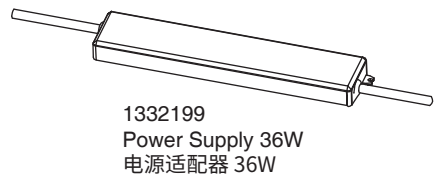

Screw ST3.5x35 盘头自攻螺钉 ST3.5x35

Hang Mount 挂钩

Screw M4x12 十字盘头S/S螺钉M4x12黑色 M4x12黑

Caps of Screw 螺钉盖

Service Kits.
 镜柜配件包
 1396703
 包含下列零件:

Wall Anchors
 入墙胶粒

Screw ST3.5x35
 盘头自攻螺钉 ST3.5x35

Hang Mount
 挂钩