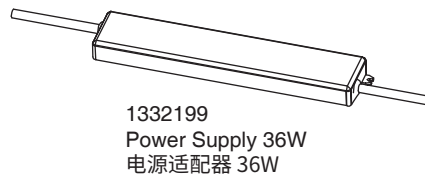

Service Kits.
 镜柜配件包
 1396703
 包含下列零件:

Wall Anchors
 入墙胶粒

Screw ST3.5x35
 盘头自攻螺钉 ST3.5x35

Hang Mount
 挂钩

Screw M4x12
 十字盘头S/S螺钉M4x12黑色 M4x12黑

Caps of Screw
 螺钉盖

Service Kits.
 镜柜配件包
 1396703
 包含下列零件:

Wall Anchors
 入墙胶粒

Screw ST3.5x35
 盘头自攻螺钉 ST3.5x35

Hang Mount
 挂钩

Screw M4x12
 十字盘头S/S螺钉M4x12黑色 M4x12黑

Caps of Screw
 螺钉盖

1396694 Hinge Assembly 铰链组件

1332198 LED Driver 60W 电源60W带端子

Service Kits.
 镜柜配件包
 1396703
 包含下列零件:

Wall Anchors 入墙胶粒

Screw ST3.5x35 盘头自攻螺钉 ST3.5x35

Hang Mount 挂钩

Screw M4x12 十字盘头S/S螺钉M4x12黑色 M4x12黑

Caps of Screw 螺钉盖

Service Kits.
 镜柜配件包
 1396703
 包含下列零件:

Wall Anchors
 入墙胶粒

Screw ST3.5x35
 盘头自攻螺钉 ST3.5x35

Hang Mount
 挂钩